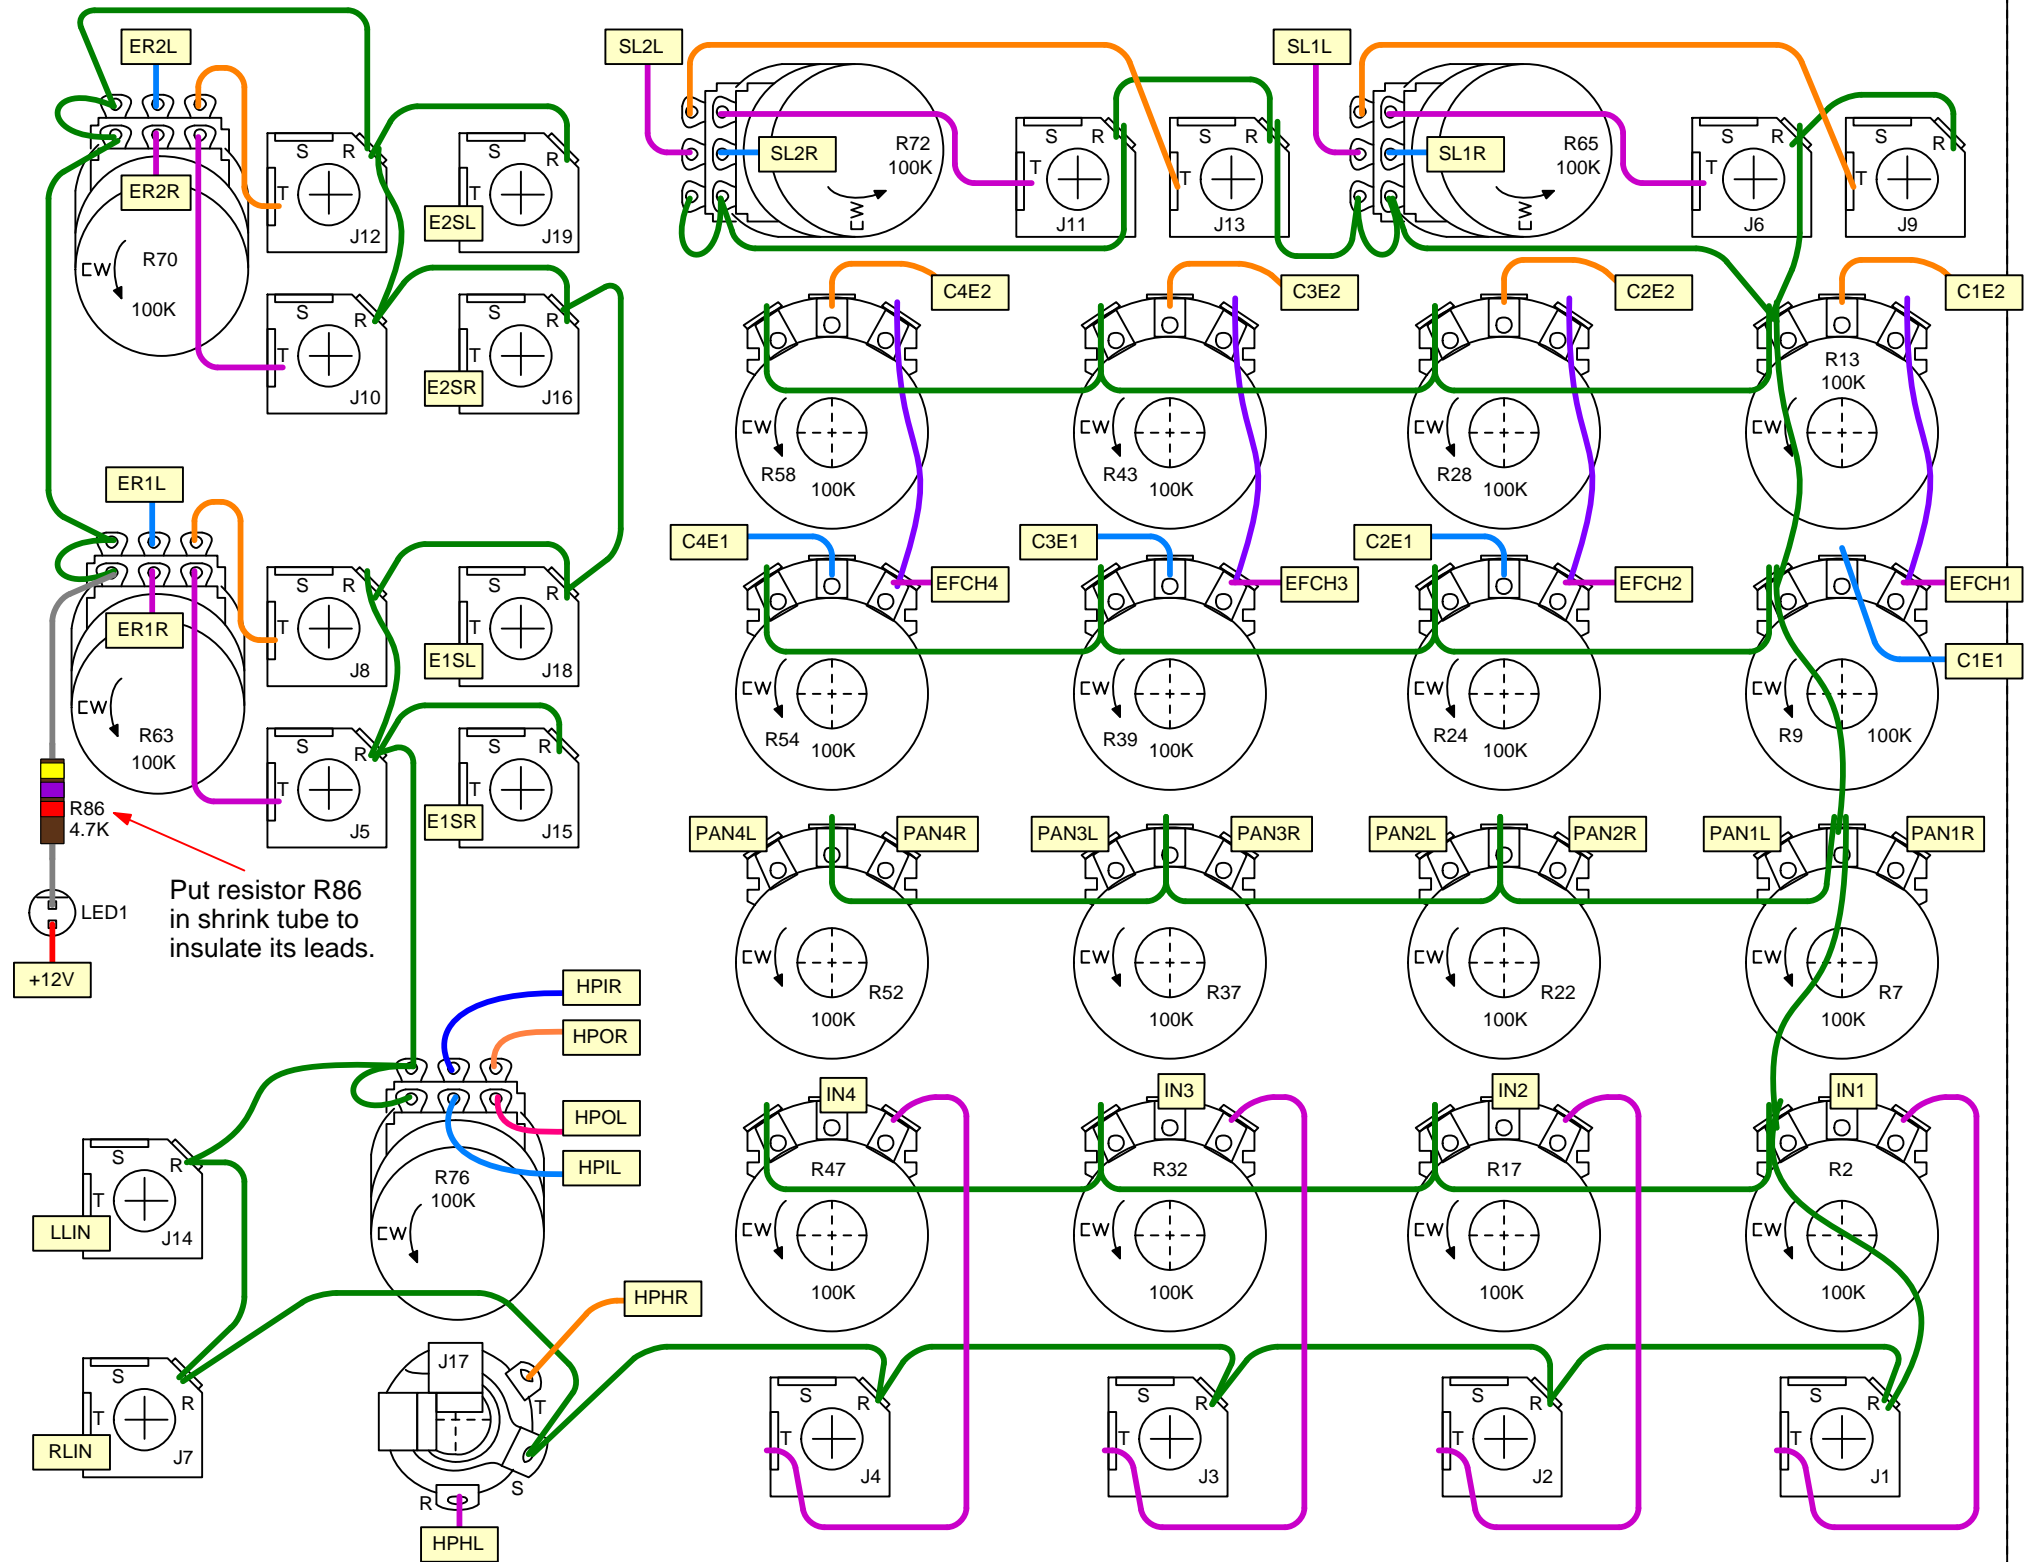

MFOS Stereo Mixer Panel - Rear Wiring View

Jacks: T = Tip, R = Ring (ground), S = Switch (never used)

0.00"
0.00"

PANEL SIZE W-10.50" X H-8.75" X 0.063" AL 6061